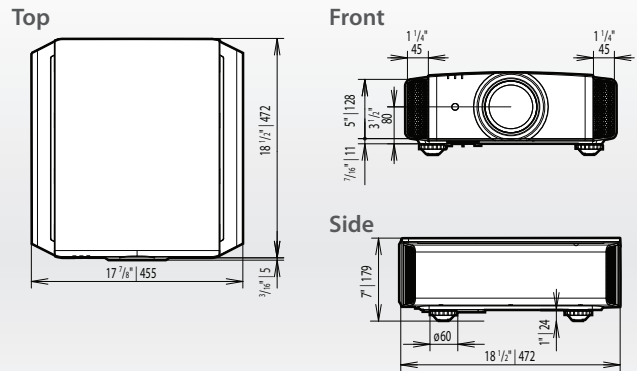

Weights & Measurements

Weight: 33.14 lbs. / 15.3 kg.

Notes:

Distributed By:

JVC Consumer Electronics Group | A Division of JVC Americas Corp.
1700 Valley Road, Wayne, NJ 07470