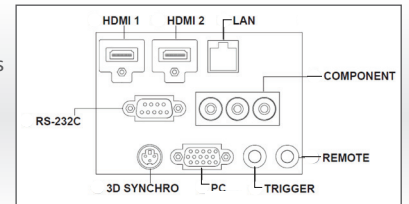

Inputs & Outputs

- :: Dual HDMI 1.4a Digital Inputs
- :: HD Component Video Input
- :: LAN Connection
- :: RS-232C
- :: 12-Volt Trigger
- :: D-sub 15-pin PC Input